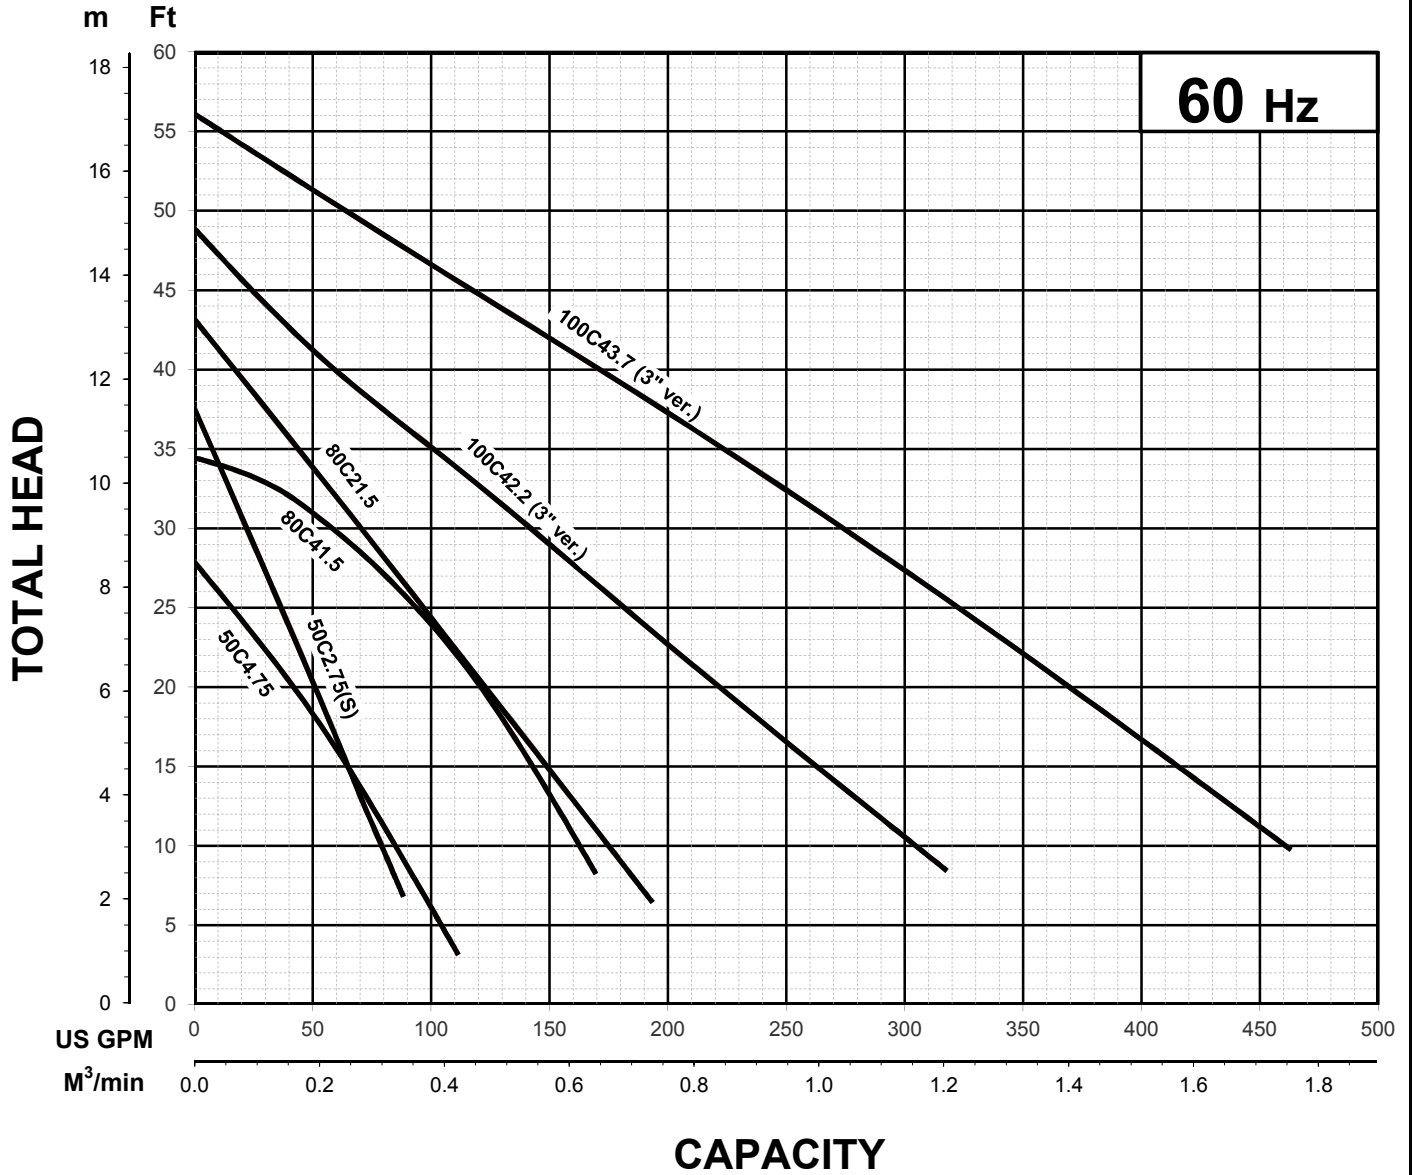

GROUP PERFORMANCE RANGE

Note

C - SERIES (4")

CUTTER - TYPE - SEWAGE & WASTEWATER PUMPS

PERFORMANCE RANGE

GROUP PERFORMANCE RANGE

Note

C - SERIES (6-8")

CUTTER - TYPE - SEWAGE & WASTEWATER PUMPS

PERFORMANCE RANGE

GROUP PERFORMANCE RANGE

Note

GROUP PERFORMANCE RANGE

Note