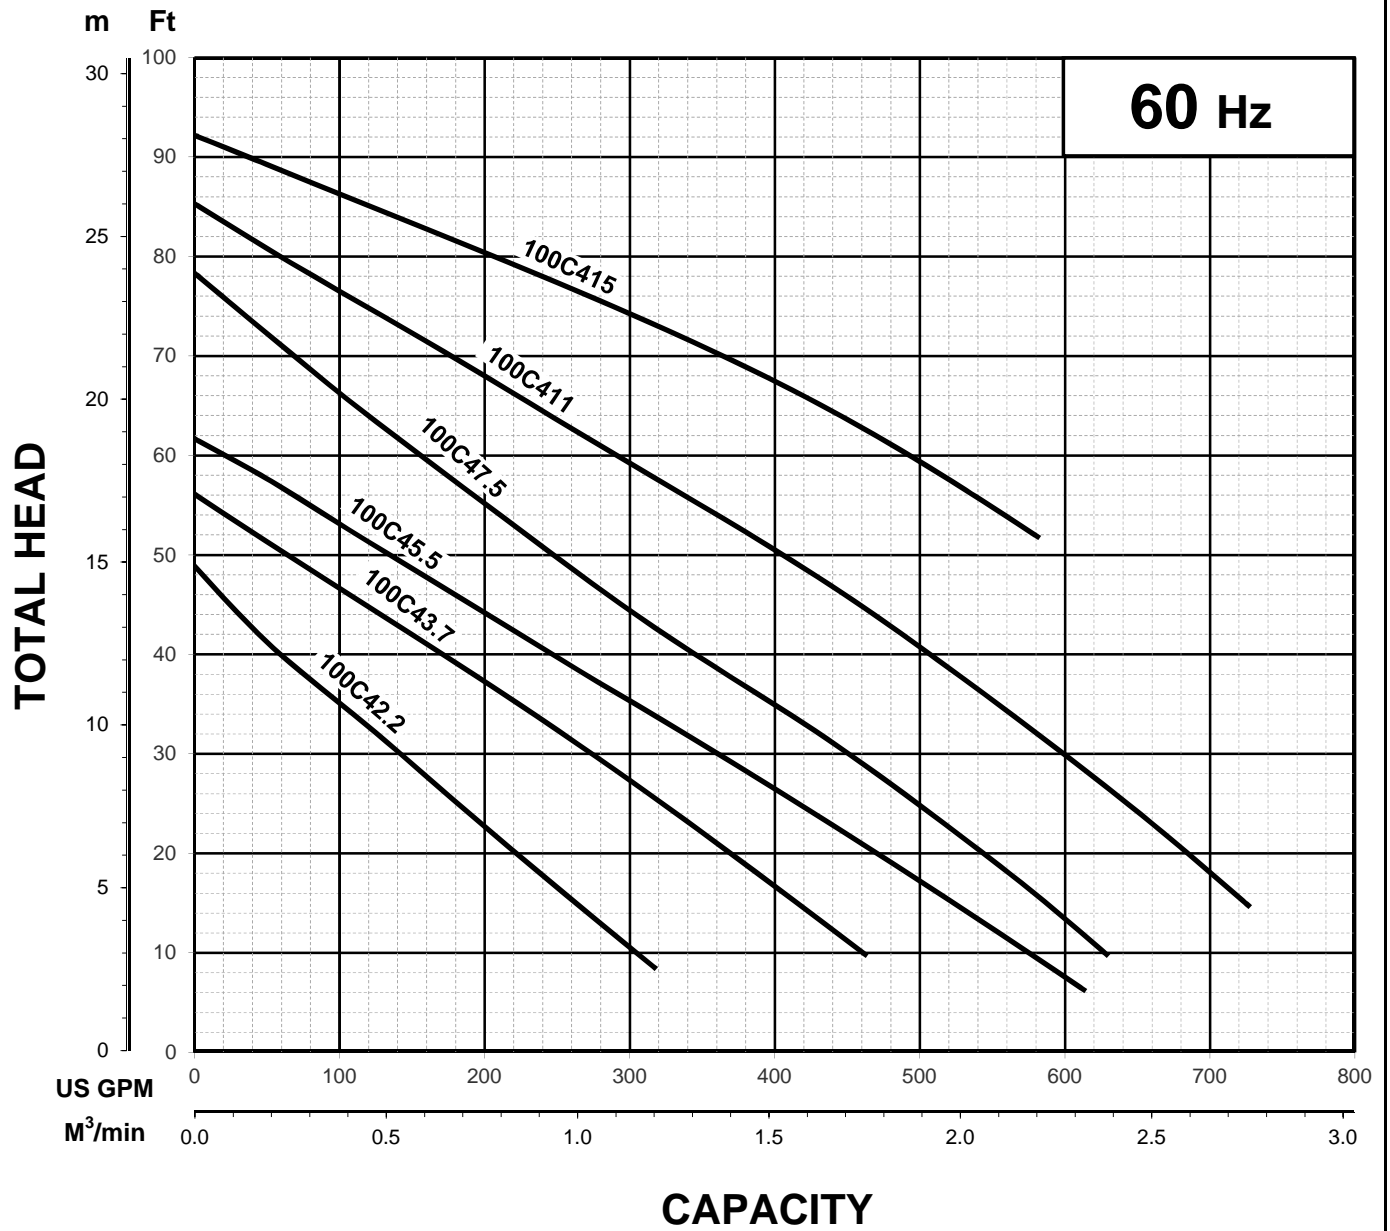

GROUP PERFORMANCE RANGE

Note

C - SERIES (4")

CUTTER - TYPE - SEWAGE & WASTEWATER PUMPS

PERFORMANCE RANGE

GROUP PERFORMANCE RANGE

Note

C - SERIES (6-8")

CUTTER - TYPE - SEWAGE & WASTEWATER PUMPS

PERFORMANCE RANGE

GROUP PERFORMANCE RANGE

Note

GROUP PERFORMANCE RANGE

Note