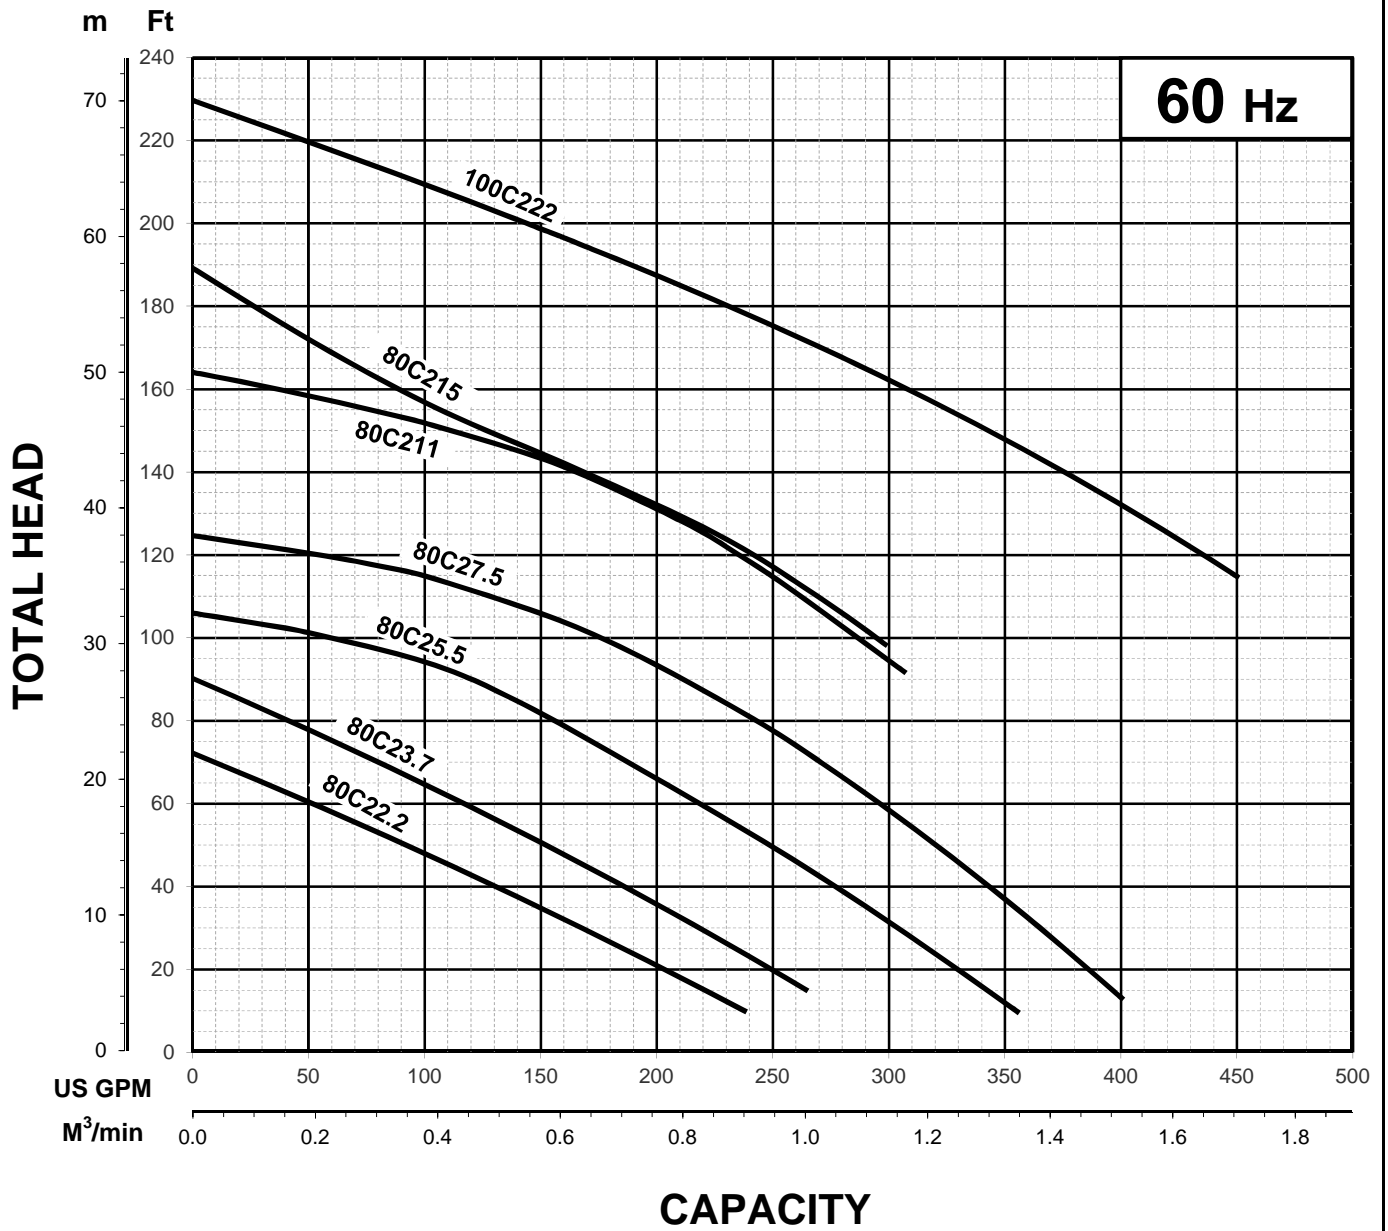

GROUP PERFORMANCE RANGE

Note

C - SERIES (4")

CUTTER - TYPE - SEWAGE & WASTEWATER PUMPS

PERFORMANCE RANGE

GROUP PERFORMANCE RANGE

Note

C - SERIES (6-8")

CUTTER - TYPE - SEWAGE & WASTEWATER PUMPS

PERFORMANCE RANGE

GROUP PERFORMANCE RANGE

Note

GROUP PERFORMANCE RANGE

Note