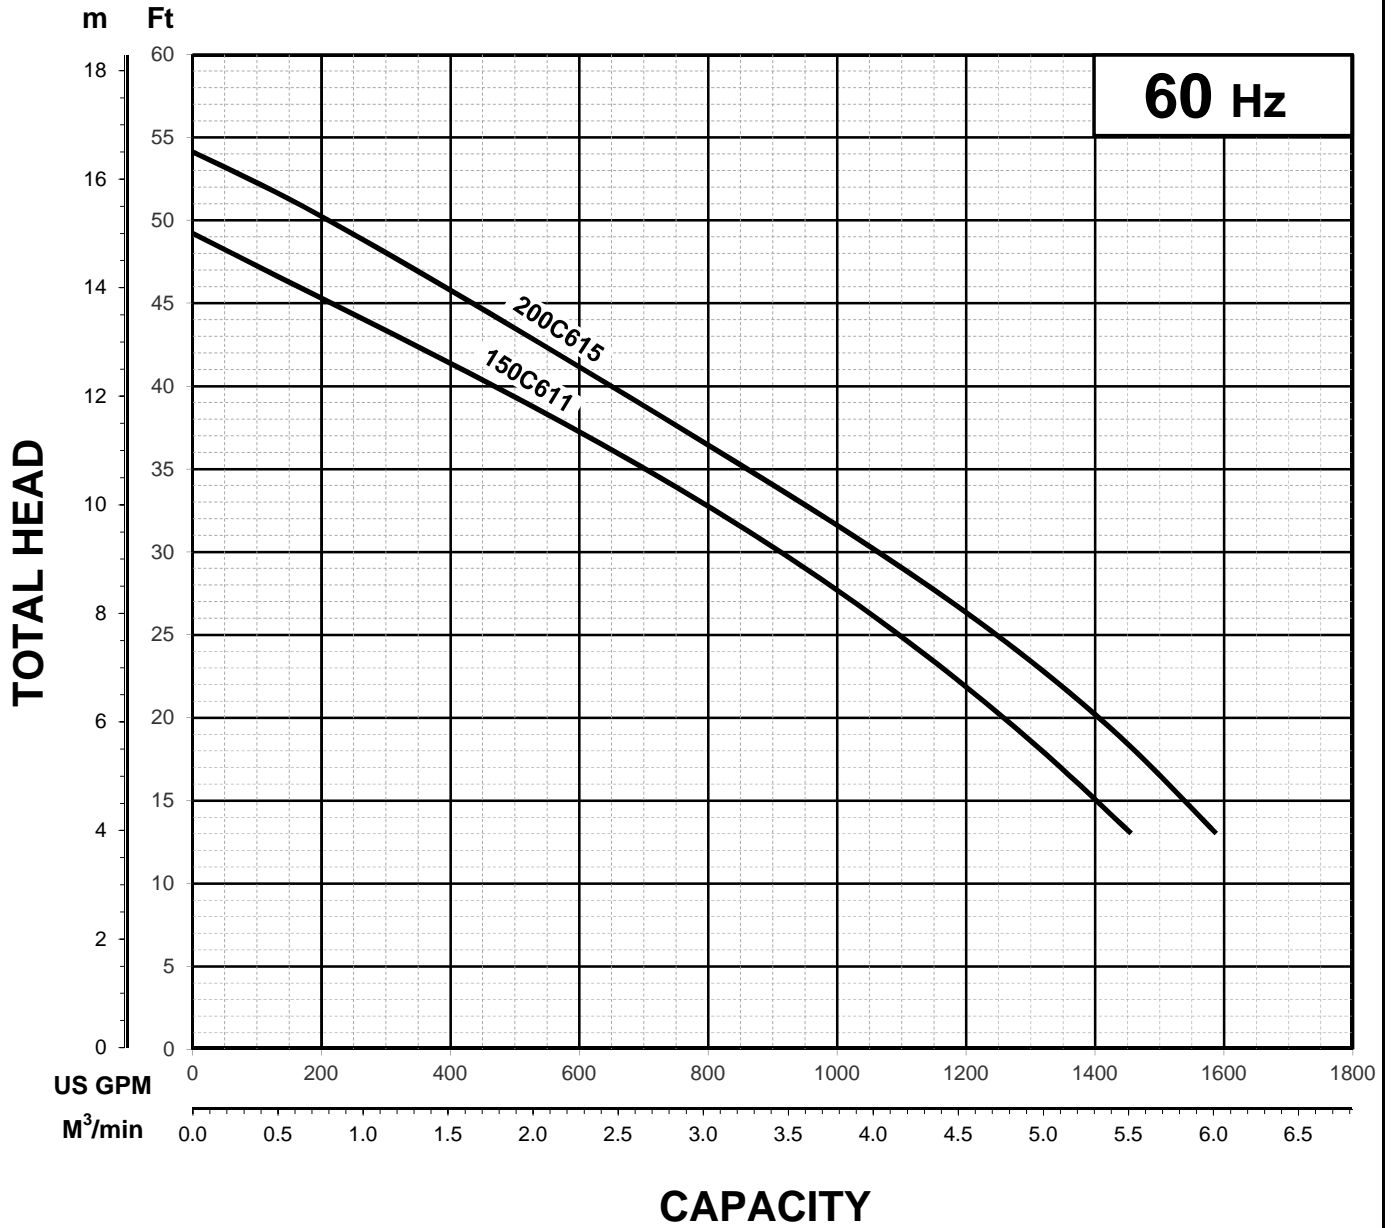

GROUP PERFORMANCE RANGE

Note

C - SERIES (4")

CUTTER - TYPE - SEWAGE & WASTEWATER PUMPS

PERFORMANCE RANGE

GROUP PERFORMANCE RANGE

Note

C - SERIES (6-8")

CUTTER - TYPE - SEWAGE & WASTEWATER PUMPS

PERFORMANCE RANGE

GROUP PERFORMANCE RANGE

Note

GROUP PERFORMANCE RANGE

Note